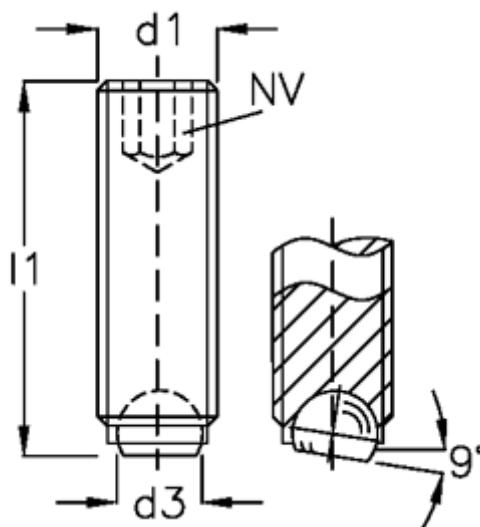

Article number: 209056181

Description: E+G Ball point screw  
GN 605-M6-16-BN

## Measures

---

d1	= M6
d2	= 4.0
d3	= 3.2
Internal hexagon	= 3
l1	= 16